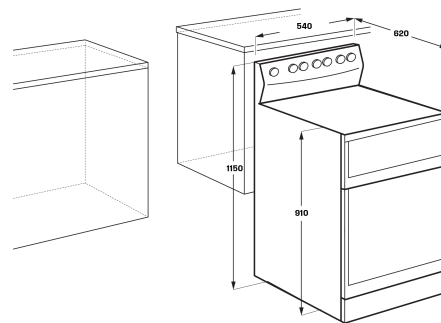

Product Dimension

Total height (mm) - 1150, Total width (mm) - 540, Total depth (mm) - 620